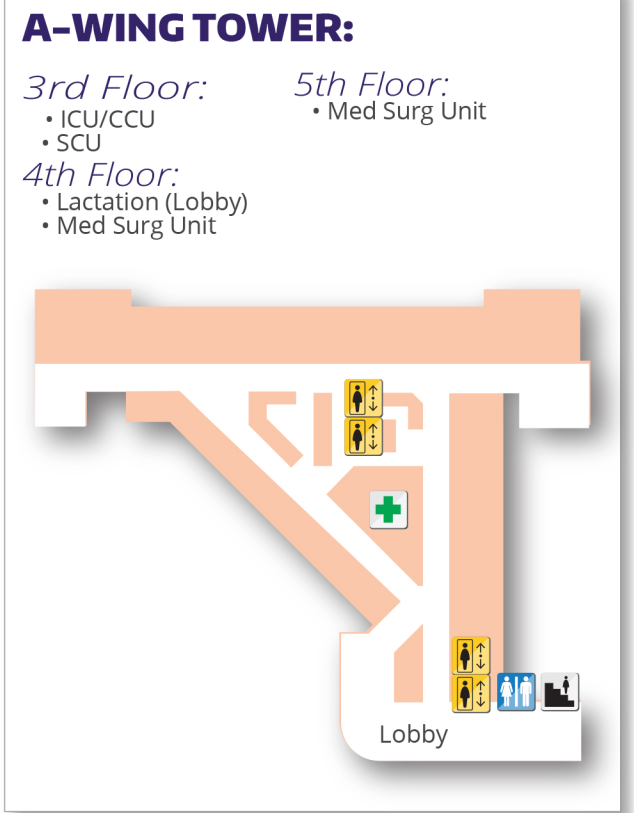

Produced by MedMaps® www.medmaps.com © 04/2024 JDLA, LLC

DEPARTMENT LOCATION FLOOR

Admitting	A-Wing	1st
Breast Imaging Clinic	Medical Office Building	1st
Cafeteria	D-Wing (CBHL)	1st
Cardiac Procedures Check-in	A-wing	1st
Center for Neuromodulation	D-Wing (CBHL)	1st
Childbirth Center	C-Wing	2nd
Critical Care Unit (CCU)	A-Wing	3rd
Diagnostic Imaging	A-Wing	2nd
Emergency Department	A-Wing	1st
Endoscopy Check-in	A-Wing	1st
Infusion	E-Wing	1st
Intensive Care Unit (ICU)	A-Wing	3rd
Laboratory Services	A-Wing	2nd
Med Surg Unit	A-Wing	4th
Med Surg Unit	A-Wing	5th
Med Surg Unit	D-Wing (CBHL)	2nd/3rd
Med Surg Unit	E-Wing	1st
Pre-Anesthesia and Medical Consult Clinic	B-Wing	2nd
Security	A-Wing & CBHL	1st
Special Care Unit (SCU)	A-Wing	3rd
Starbucks	A-Wing Lobby	1st
Surgical Services	C-Wing	2nd
UWMC - NW Outpatient Pharmacy	McMurray Medical Bldg	1st
WISH (WWAMI Institute for Simulation in Healthcare)	E-Wing	1st
Wound Care Center	Medical Office Building	2nd

CAFETERIA

Hours:
 6:30 a.m. - 6:30 p.m. Mon-Fri
 8:00 a.m. - 2:00 p.m. Weekends
 Located on the 1st floor of D-Wing (CBHL)

LEGEND

- Elevator
- Registration/Check-in
- Waiting Area
- Security
- Restricted Access - Badge Required
- Stairs
- Restroom
- Nurses Station
- Lactation