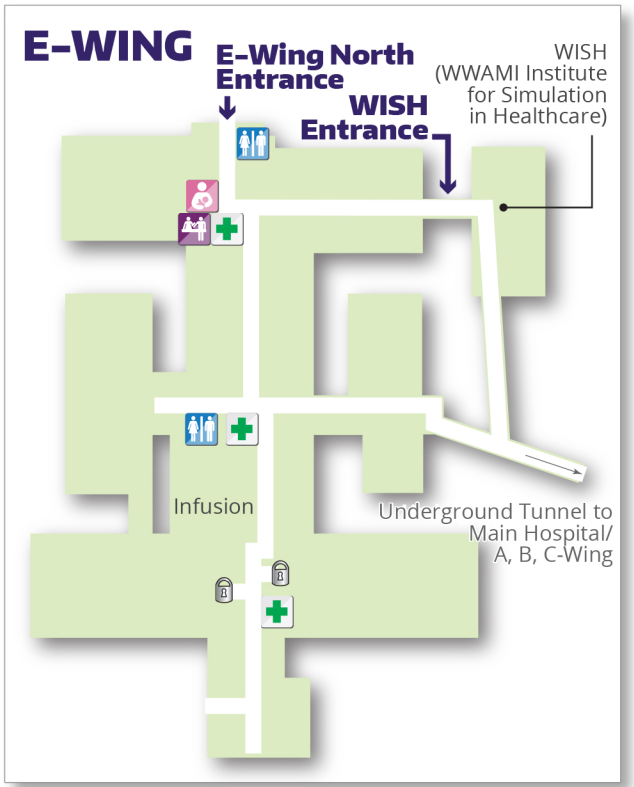

Produced by MedMaps® www.medmaps.com © 04/2024 JDLA, LLC

DEPARTMENT LOCATION FLOOR

Admitting	A-Wing	1st
Breast Imaging Clinic	Medical Office Building	1st
Cafeteria	D-Wing (CBHL)	1st
Cardiac Procedures Check-in	A-wing	1st
Center for Neuromodulation	D-Wing (CBHL)	1st
Childbirth Center	C-Wing	2nd
Critical Care Unit (CCU)	A-Wing	3rd
Diagnostic Imaging	A-Wing	2nd
Emergency Department	A-Wing	1st
Endoscopy Check-in	A-Wing	1st
Infusion	E-Wing	1st
Intensive Care Unit (ICU)	A-Wing	3rd
Laboratory Services	A-Wing	2nd
Med Surg Unit	A-Wing	4th
Med Surg Unit	A-Wing	5th
Med Surg Unit	D-Wing (CBHL)	2nd/3rd
Med Surg Unit	E-Wing	1st
Pre-Anesthesia and Medical Consult Clinic	B-Wing	2nd
Security	A-Wing & CBHL	1st
Special Care Unit (SCU)	A-Wing	3rd
Starbucks	A-Wing Lobby	1st
Surgical Services	C-Wing	2nd
UWMC - NW Outpatient Pharmacy	McMurray Medical Bldg	1st
WISH (WWAMI Institute for Simulation in Healthcare)	E-Wing	1st
Wound Care Center	Medical Office Building	2nd

STARBUCKS

Hot and cold hand-crafted espresso beverages, pastries, snacks, sandwiches, salads and more.
Hours:
 6:00 a.m. - 11:00 p.m. Mon-Fri
 6:00 a.m. - 6:00 p.m. Weekends
 Located in the A-Wing Lobby

CAFETERIA

Hours:
 6:30 a.m. - 6:30 p.m. Mon-Fri
 8:00 a.m. - 2:00 p.m. Weekends
 Located on the 1st floor of D-Wing (CBHL)

LEGEND

- Elevator
- Registration/Check-in
- Waiting Area
- Security
- Restricted Access - Badge Required
- Stairs
- Restroom
- Nurses Station
- Lactation