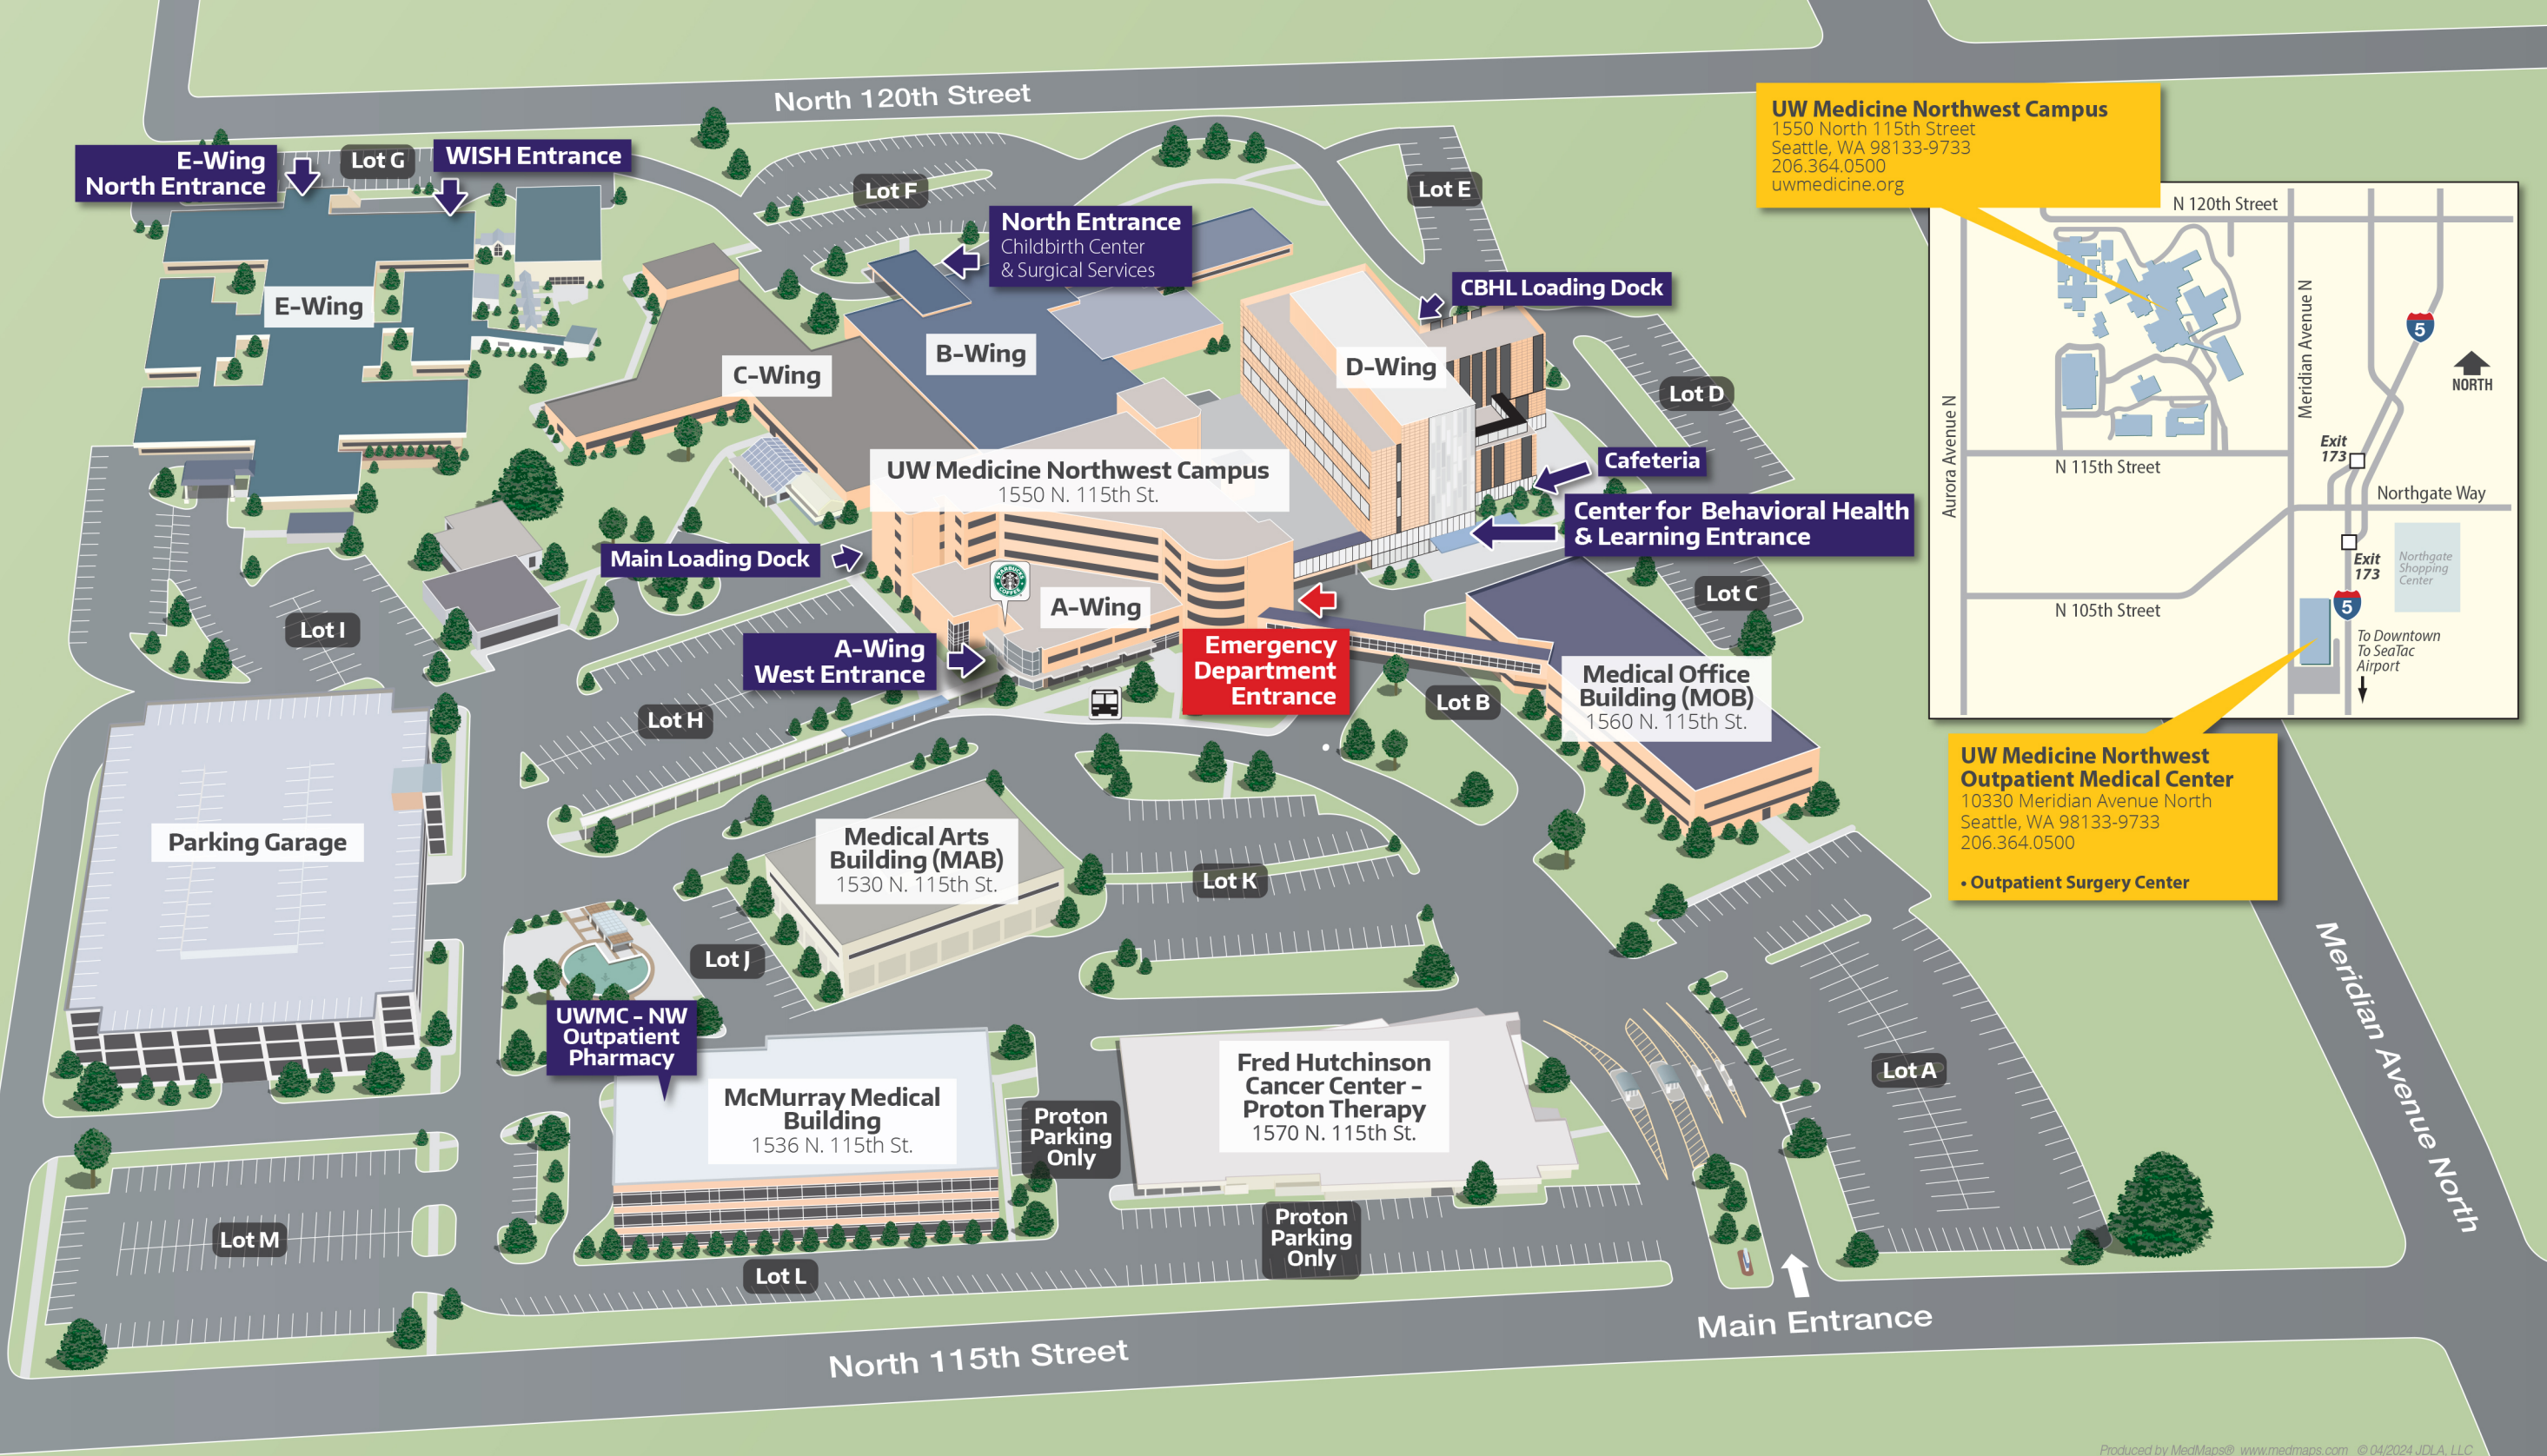

UW Medicine Northwest Campus Visitor Guide

UW Medicine Northwest Campus
1550 North 115th Street
Seattle, WA 98133-9733
206.364.0500
uwmedicine.org